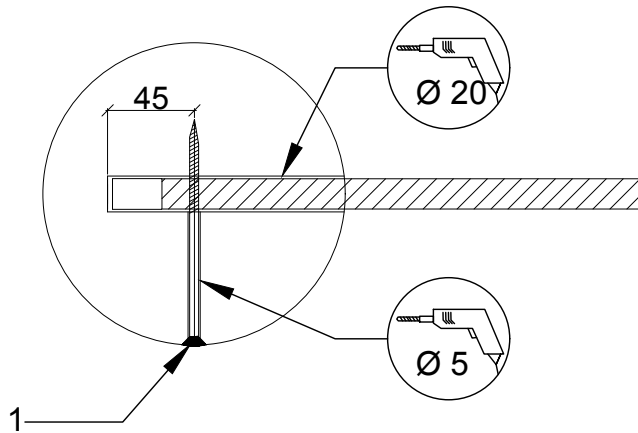

Parts list		
POS	PART. NO	NAME/DIMENSION
1	LE 16188	6x120mm Screw

This drawing is the property of NORNA PLAYGROUNDS and pursuant to current legislation may not be copied, transferred to or used by any third party. Should this drawing be used, a fee of 10% of the assumed contract price will be charged.